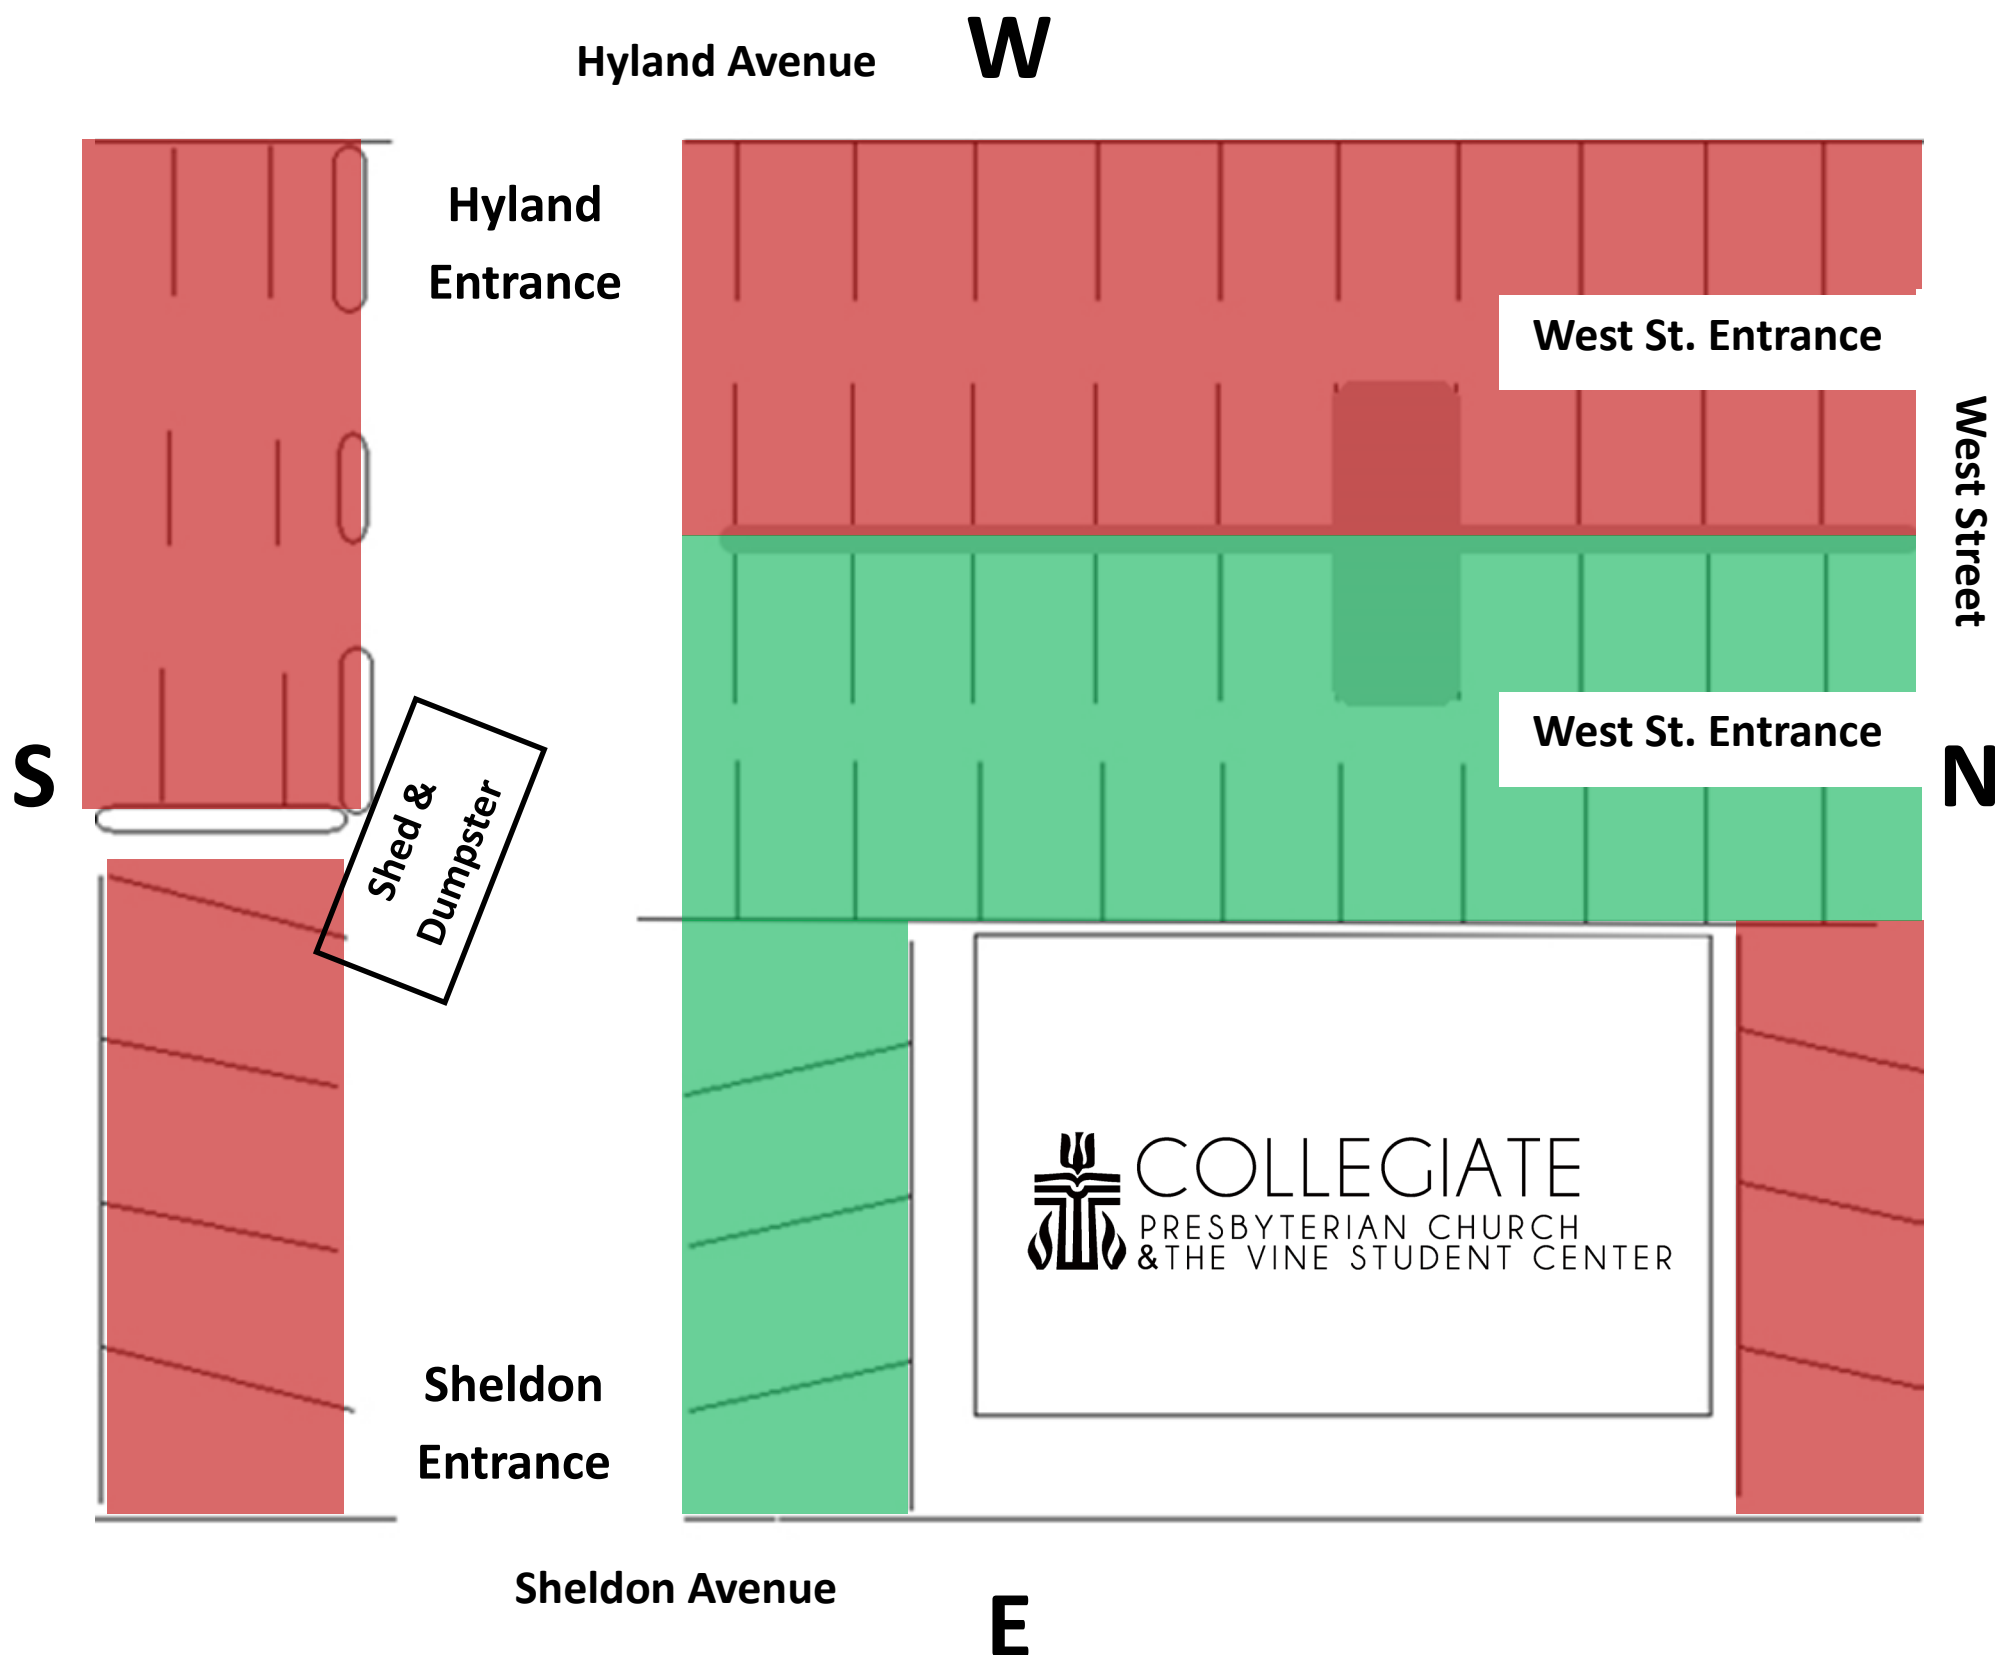

**Check where you parked,  
we don't want to tow you!**

### CPC Parking Map

 = Member & Church Visitor parking

 = Numbered slots for permit parking

**\*\*Note: For Sundays, Wednesday programming, special services, funerals, weddings, & special events all parking is open for church visitors and members.**