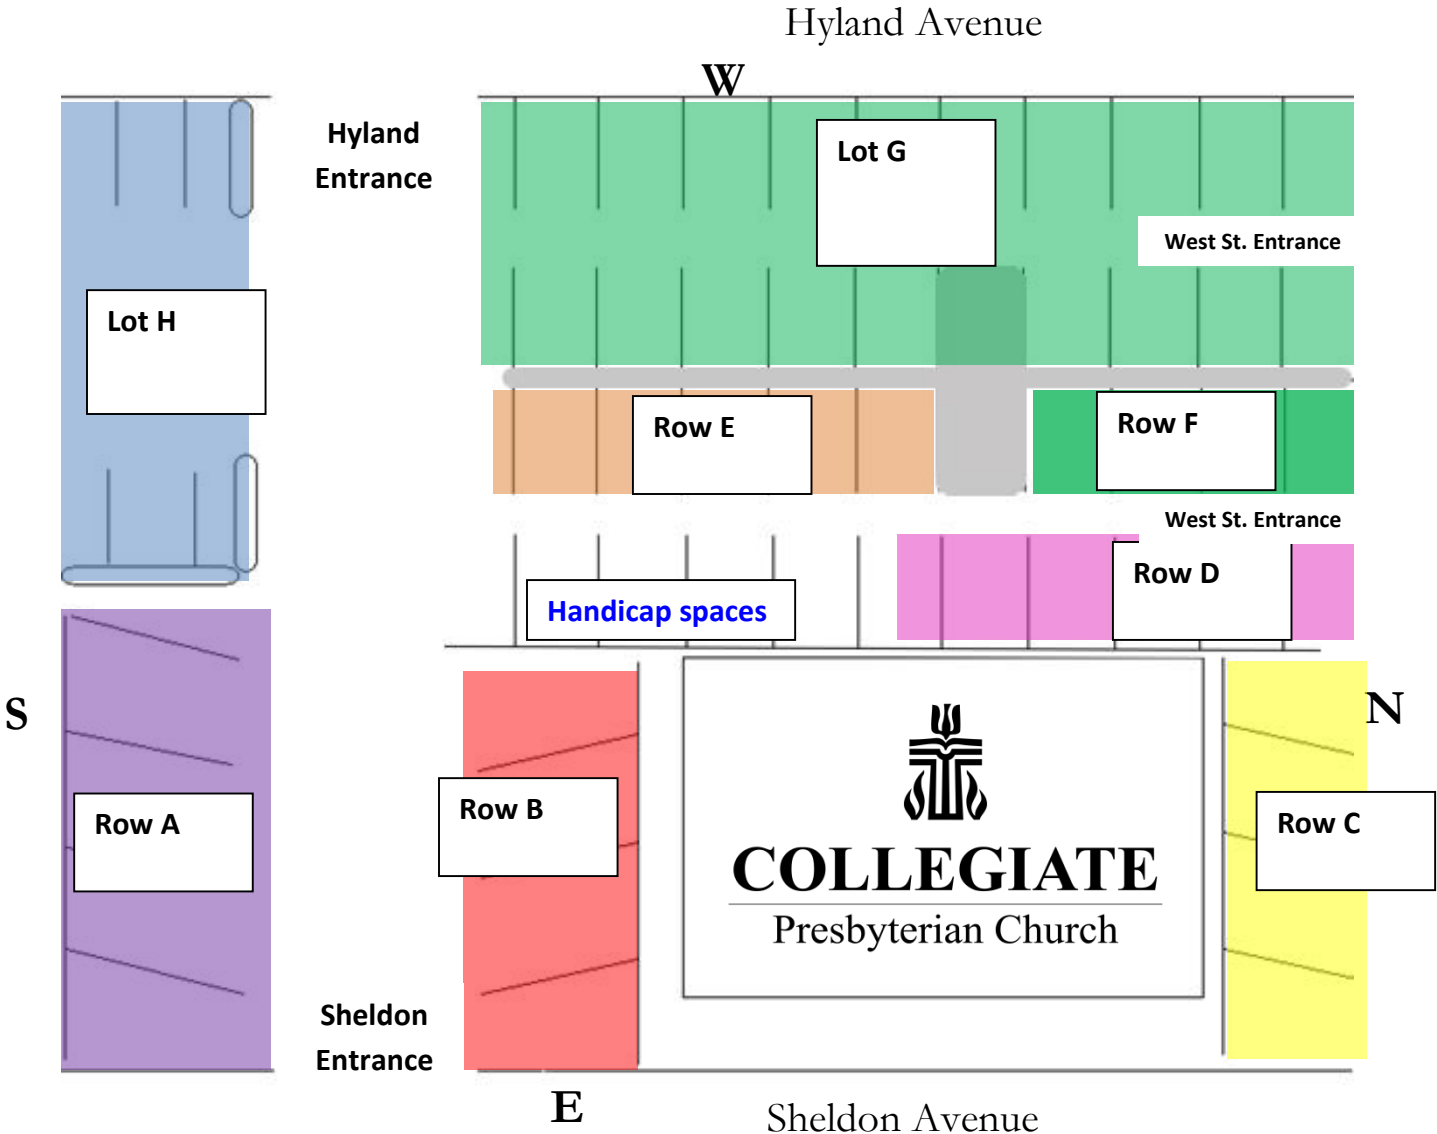

COLLEGIATE PRESBYTERIAN CHURCH

Student Parking Location

Students are only allowed to park in the green highlighted areas, in the West section of the parking lot (NOT against the building).

Collegiate Presbyterian Church
159 N. Sheldon Ave.
Ames, IA 50014
515-292-2063
secretary@cpcames.org
www.cpcames.org