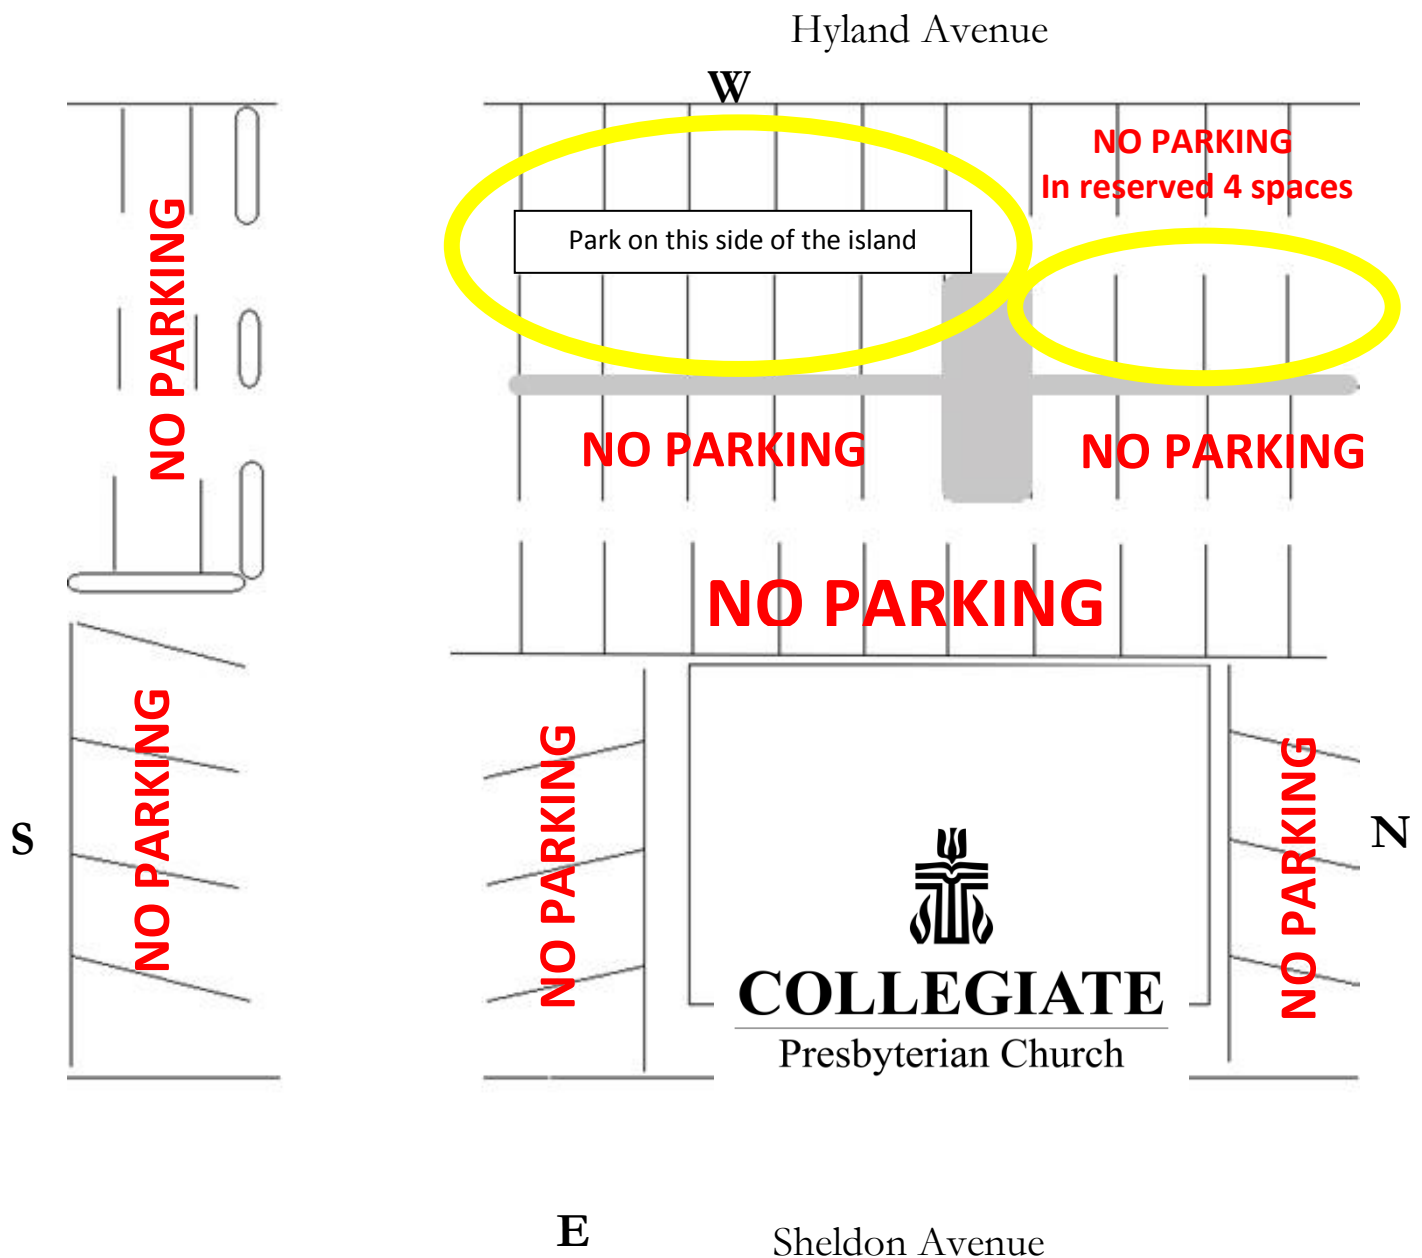

COLLEGIATE PRESBYTERIAN CHURCH

Student Parking Location

Students are only allowed to park in the highlighted area, in the West section of the parking lot (NOT against the building).

Collegiate Presbyterian Church